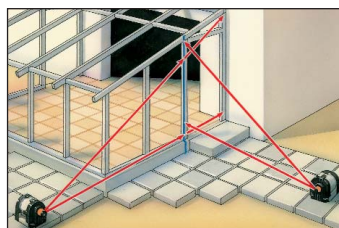

High operating reliability through automatic switch-off and acoustic signal if tolerances are exceeded. Precision 2 mm / 10 m, vertical reference beam and 90° reference points, dust- and splashwater-proof. All functions can be operated by remote control, laser reception up to 200 m.

max. 200 m

Include:

Battery charger

Rechargeable battery

Battery compartment and batteries

Vertical / wall mount

Senso-Commander Pro 200

Universal mount and carrying case