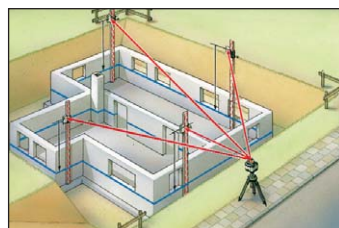

max. 200 m

Include:

Battery charger

Rechargeable battery

Battery compartment and batteries

Vertical / wall mount

Senso-Commander Pro 200

Universal mount and carrying case