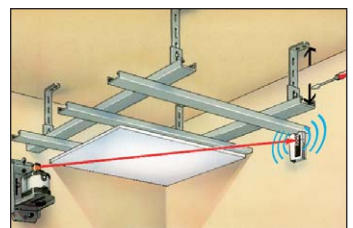

High operating reliability through automatic switch-off and acoustic signal if tolerances are exceeded. Precision 2 mm / 10 m, vertical reference beam and 90° reference points, dust- and splashwater-proof. All functions can be operated by remote control, laser reception up to 200 m.

max. 200 m

Include:

Battery charger

Rechargeable battery

Battery compartment and batteries

Vertical / wall mount

Senso-Commander Pro 200

Universal mount and carrying case