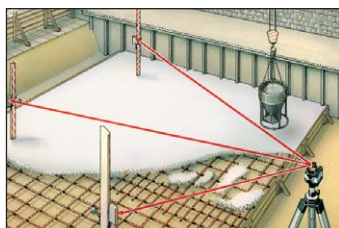

High operating reliability through automatic switch-off and acoustic signal if tolerances are exceeded. Precision 2 mm / 10 m, vertical reference beam and 90° reference points, dust- and splashwater-proof. All functions can be operated by remote control, laser reception up to 200 m.

max. 200 m

Include:

Battery charger

Rechargeable battery

Battery compartment and batteries

Vertical / wall mount

Senso-Commander Pro 200

Universal mount and carrying case